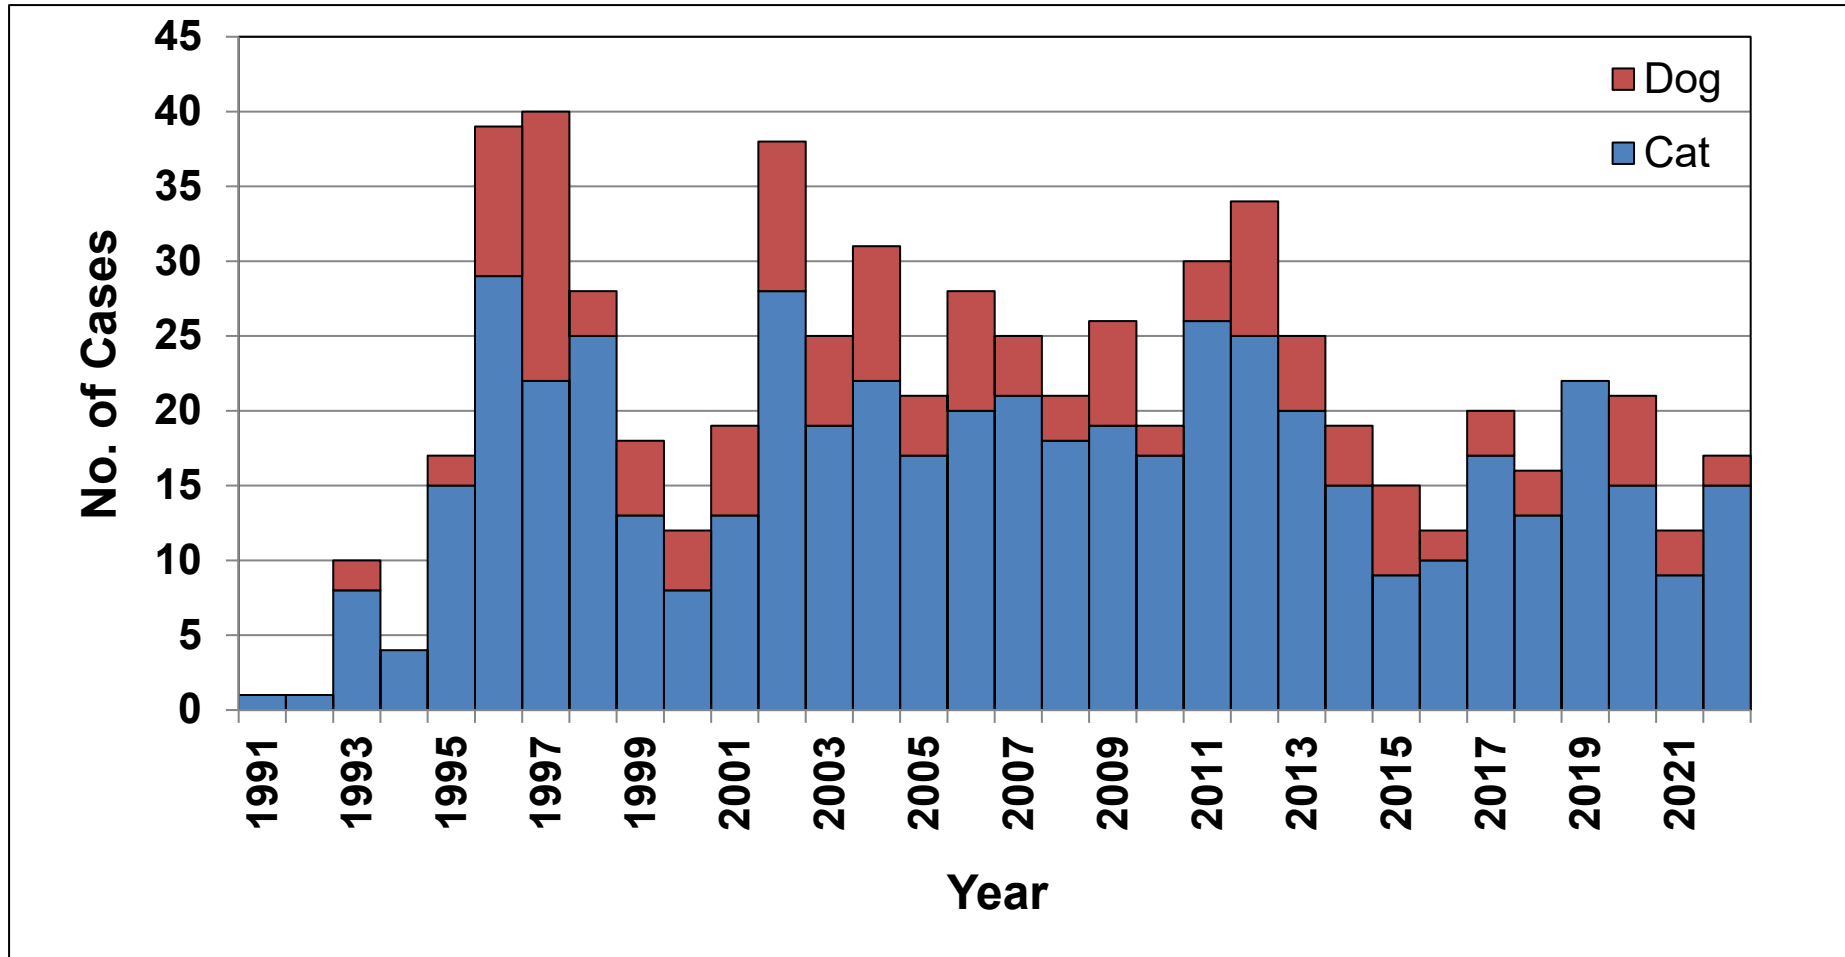

Rabies Positive Dogs and Cats, North Carolina, 1991 – 2022 (n = 666)

NC State Laboratory of Public Health
Data Accessed Jan 2023