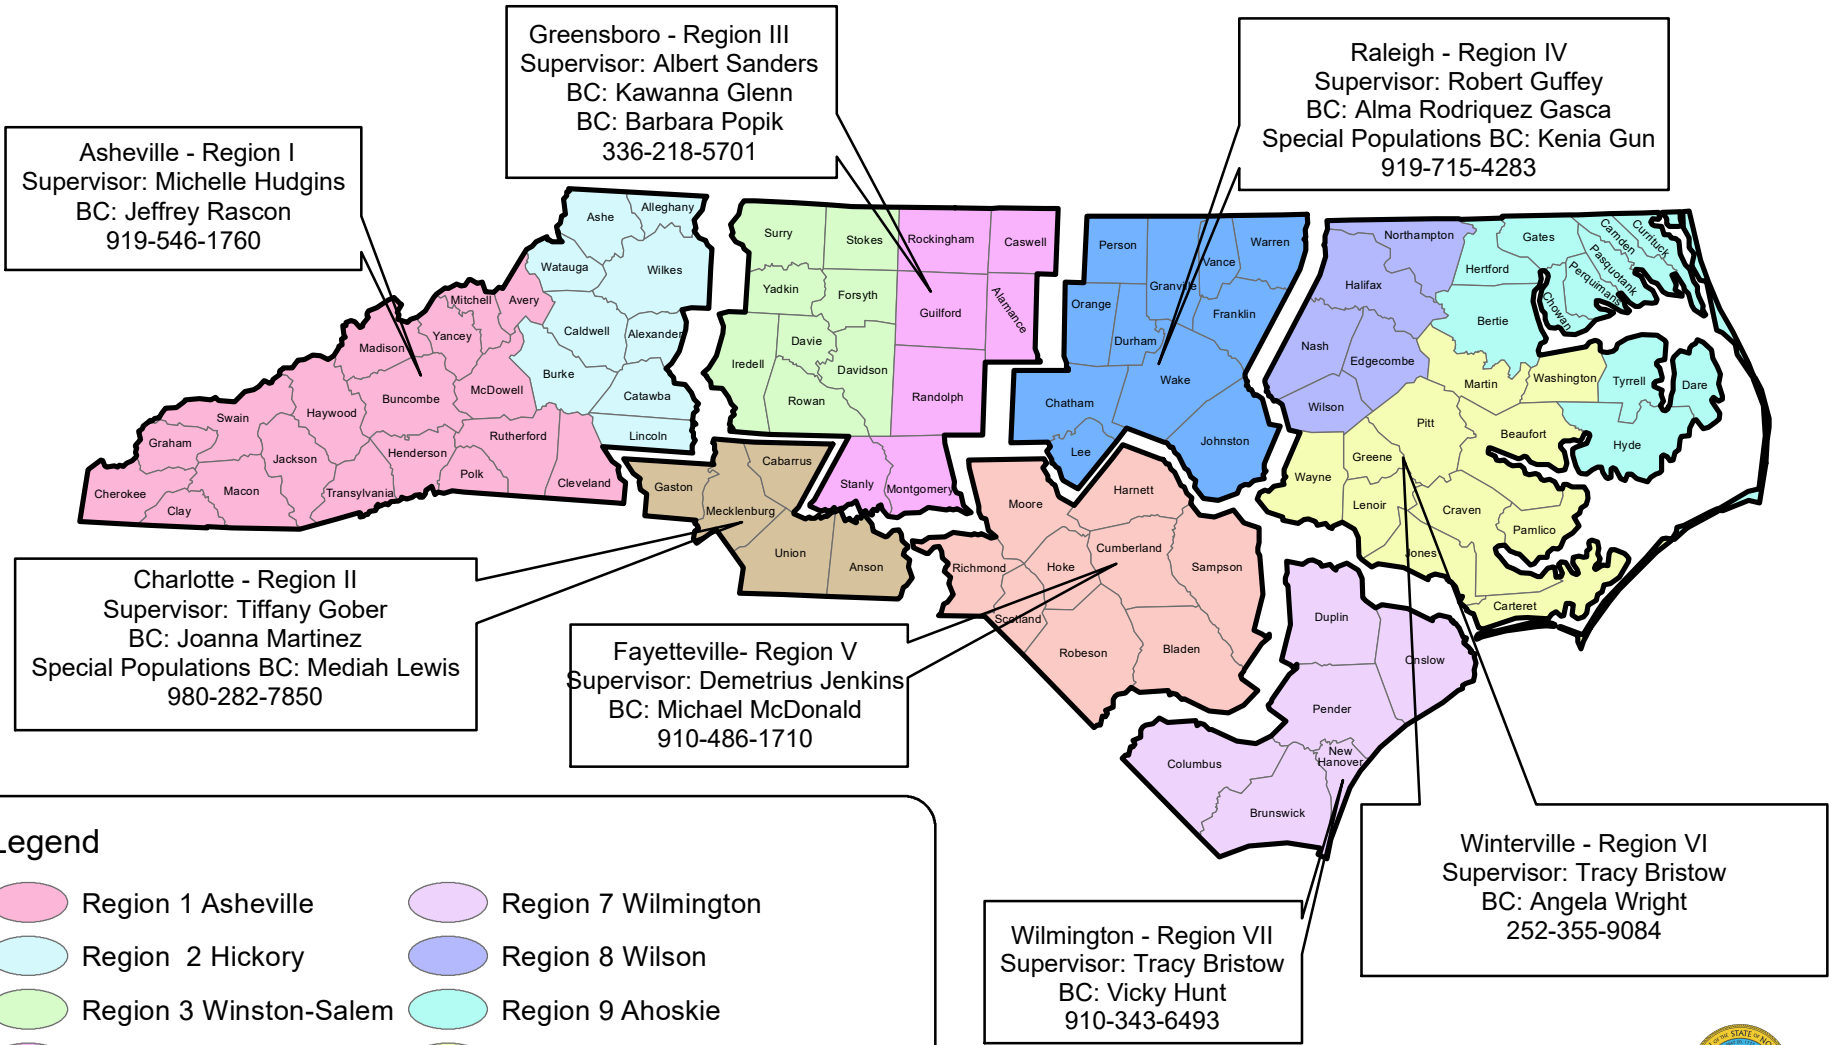

North Carolina Division of Public Health Regional Networks for Care & Prevention Communicable Disease Branch Regional Offices

Legend

 Region 1 Asheville	 Region 7 Wilmington
 Region 2 Hickory	 Region 8 Wilson
 Region 3 Winston-Salem	 Region 9 Ahoskie
 Region 4 Greensboro	 Region 10 Greenville
 Region 5 Lumberton	 Charlotte TGA
 Region 6 Raleigh	 Communicable Disease Regions