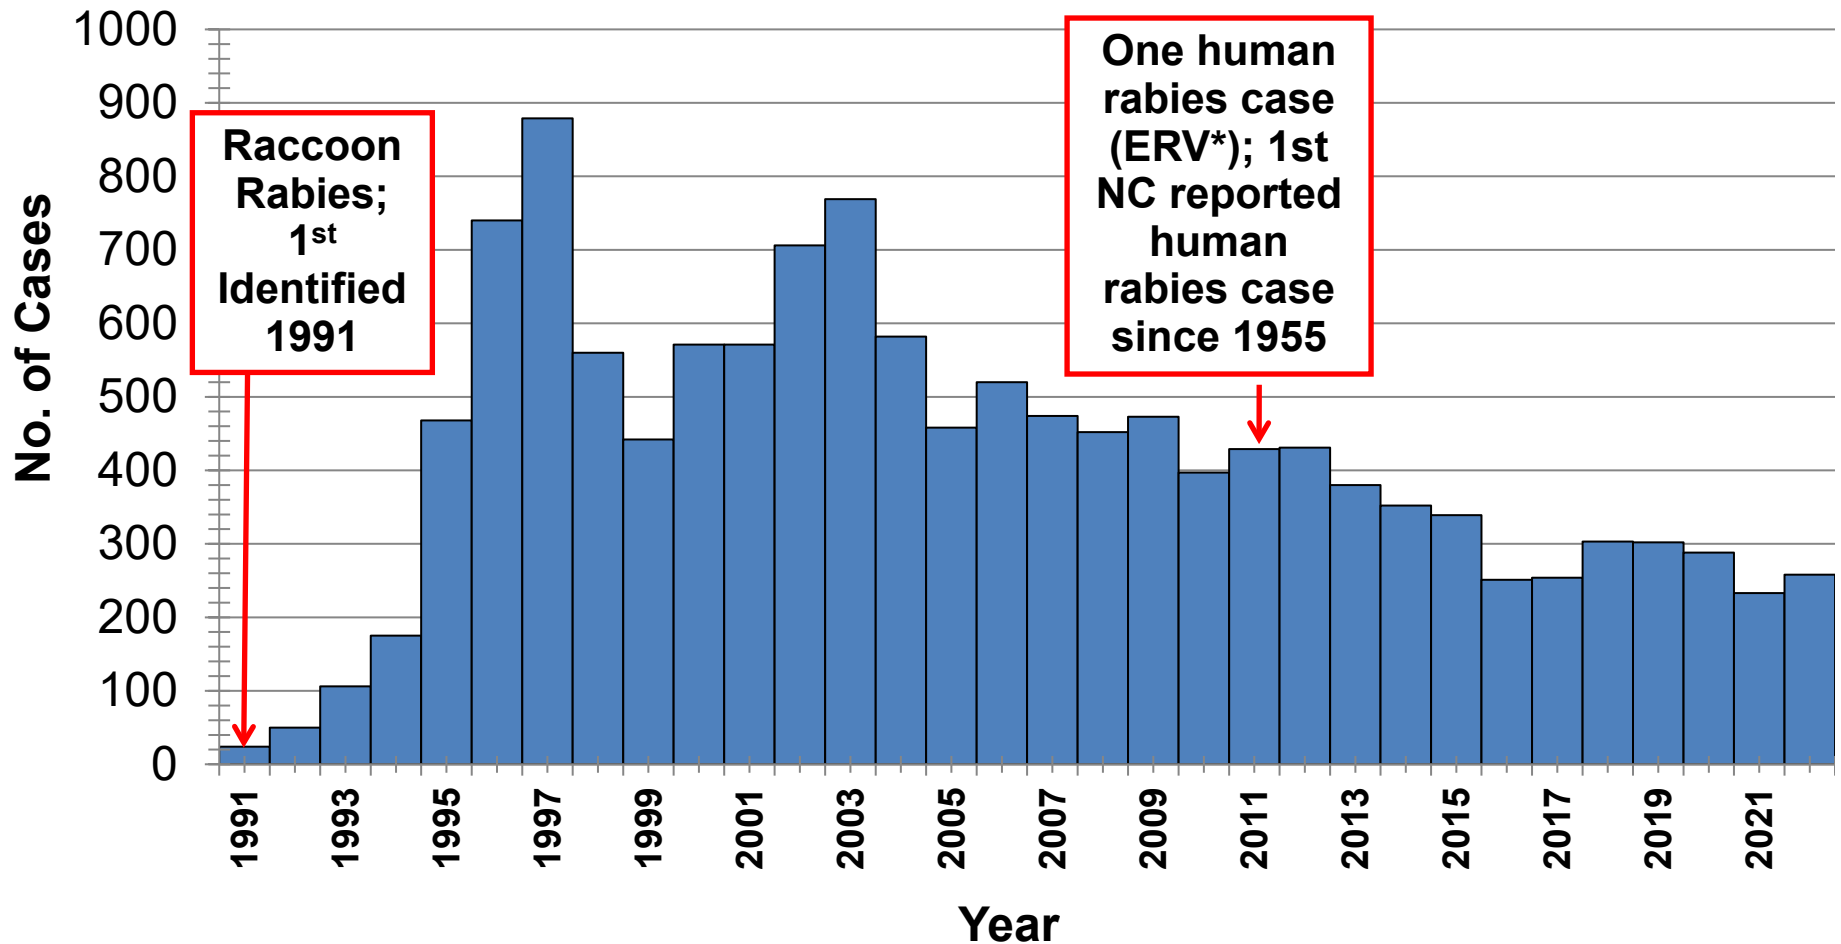

Confirmed Rabid Mammals by Year North Carolina, 1952 – 1990 (n = 393)

Source: NC State Laboratory of Public Health
Updated 2023

Confirmed Rabid Mammals by Year, North Carolina, 1991 – 2022 (n = 13,237)

Source: NC State Laboratory of Public Health
Updated Jan 2023

*ERV = Eastern Raccoon Variant