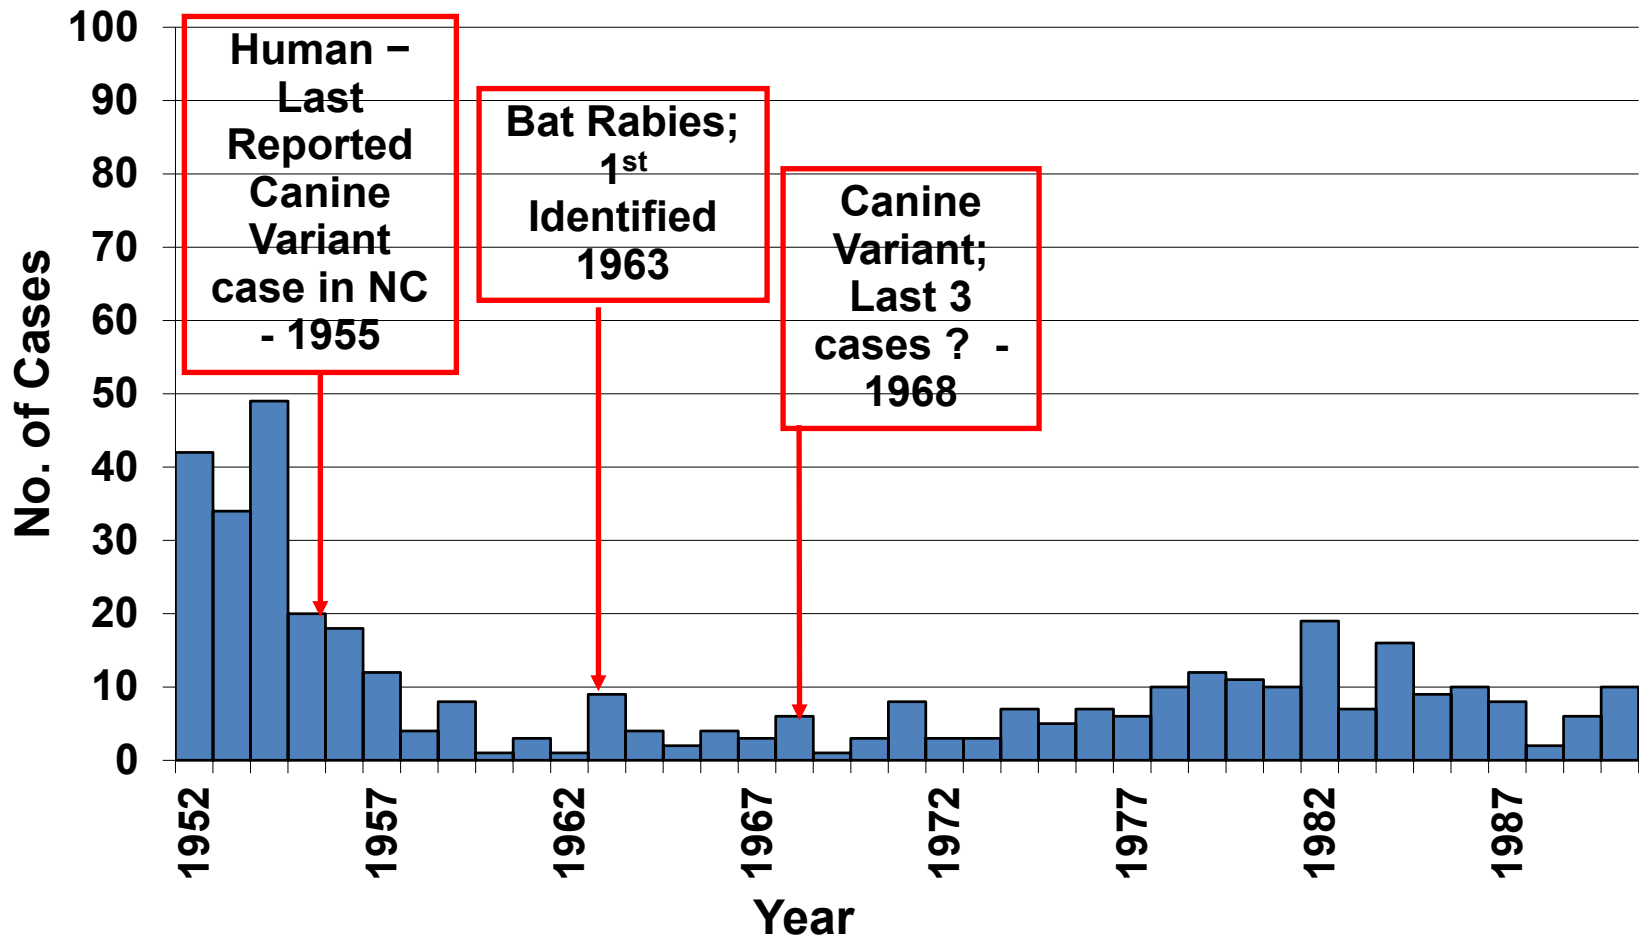

Confirmed Rabid Mammals by Year North Carolina, 1952 – 1990 (n = 393)

Source: NC State Laboratory of Public Health
Updated 2023

Confirmed Rabid Mammals by Year, North Carolina, 1991 – 2022 (n = 13,237)

Source: NC State Laboratory of Public Health
Updated Jan 2023

*ERV = Eastern Raccoon Variant