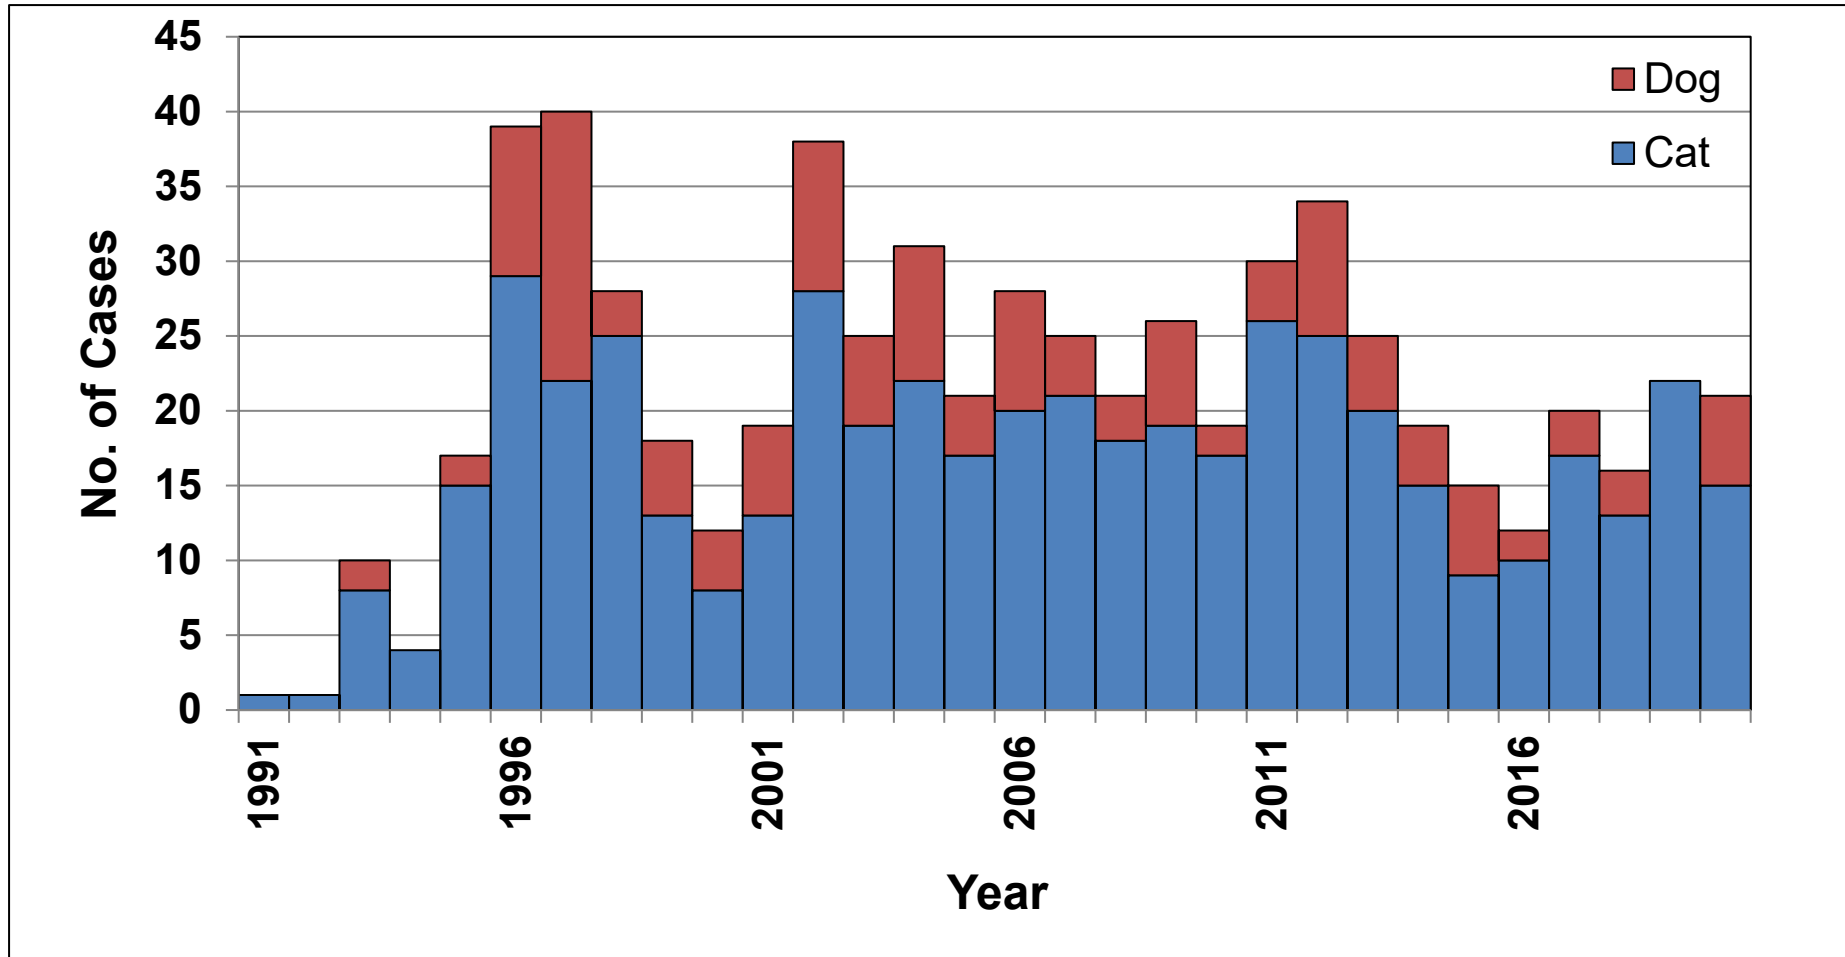

Rabies Positive Dogs and Cats, North Carolina, 1991 – 2020 (n = 637)

NC State Laboratory of Public Health
Data Accessed Jan 2021