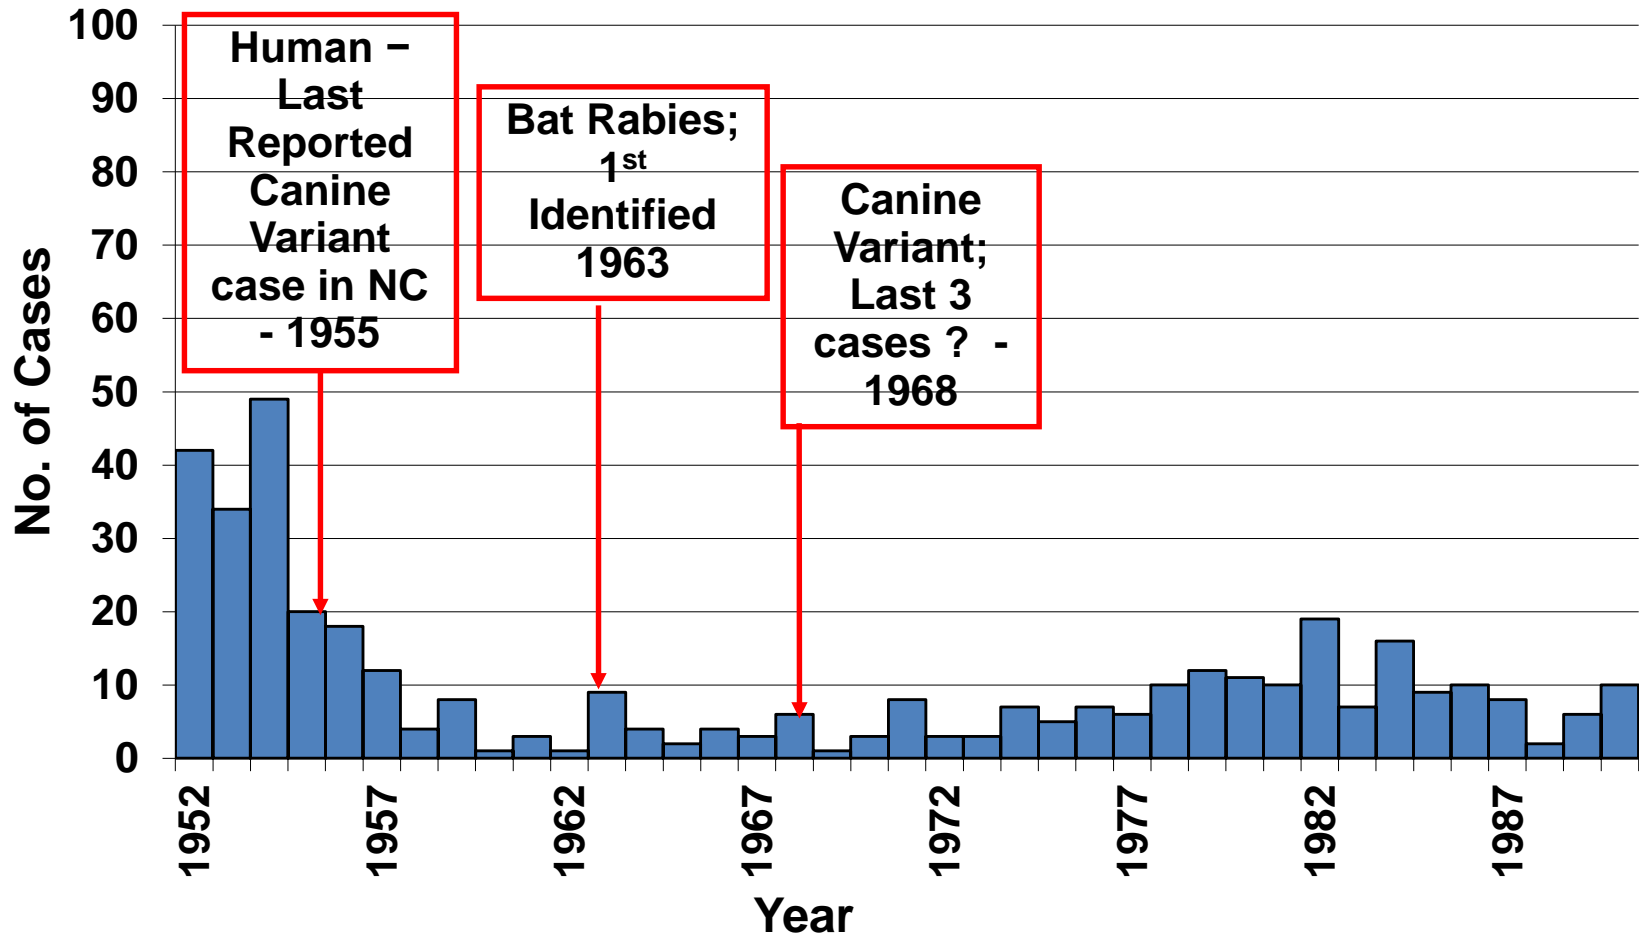

# Confirmed Rabid Mammals by Year North Carolina, 1952 – 1990 (n = 393)

Source: NC State Laboratory of Public Health  
Updated 2019

# Confirmed Rabid Mammals by Year, North Carolina, 1991 – 2018 (n = 12,156)