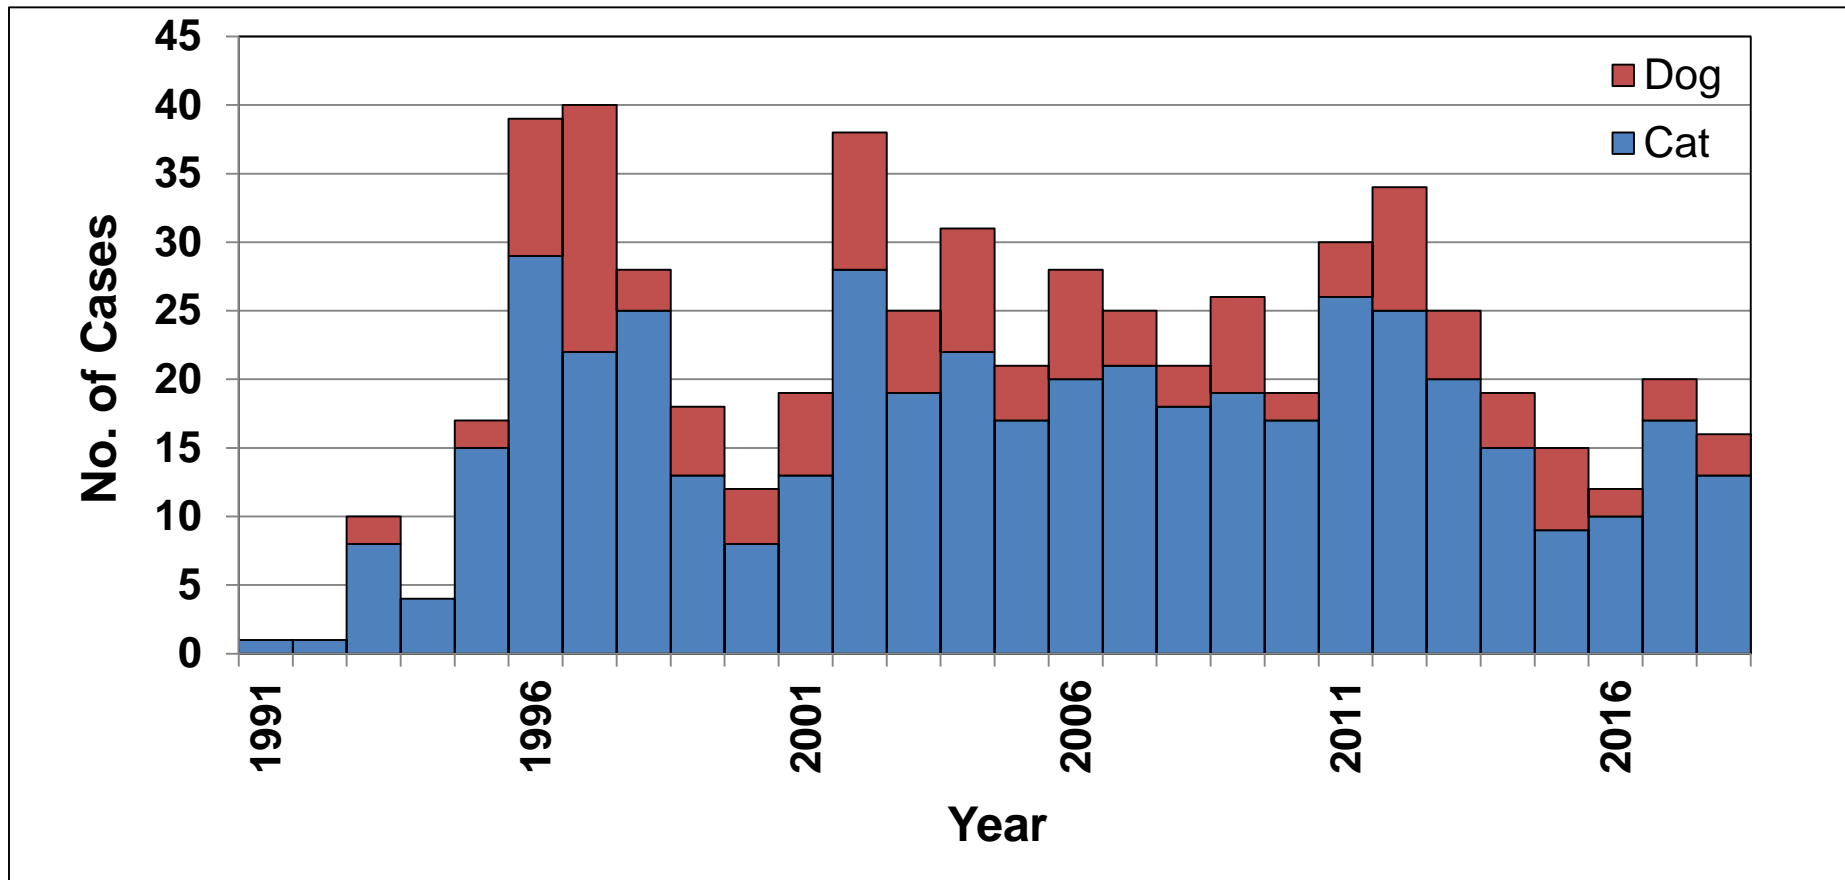

Rabies Positive Dogs and Cats, North Carolina, 1991 – 2018 (n = 594)

NC State Laboratory of Public Health
Data Accessed April 2019