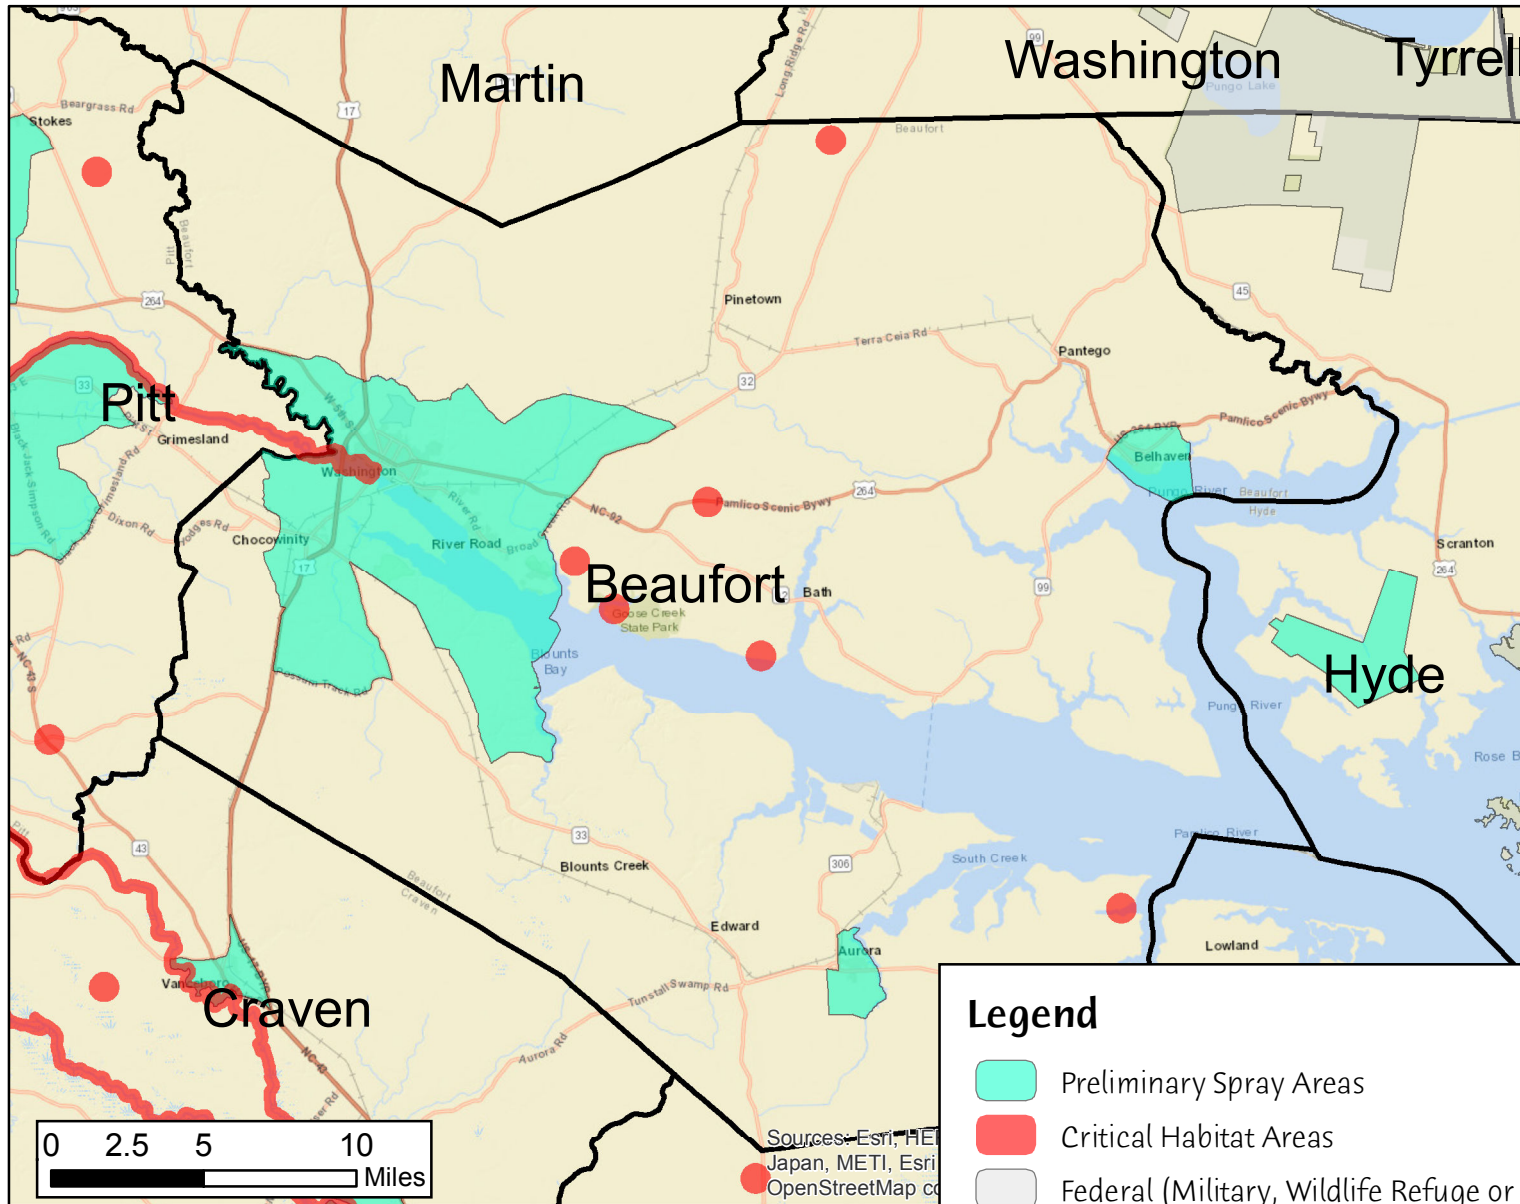

Beaufort County Preliminary Aerial Spray Areas

Legend

- Preliminary Spray Areas
- Critical Habitat Areas
- Federal (Military, Wildlife Refuge or Hatchery)
- County Boundary

Preliminary Aerial Spray Area 65,231.37 Acres

Sources: Esri, HERE, Japan, METI, Esri, OpenStreetMap