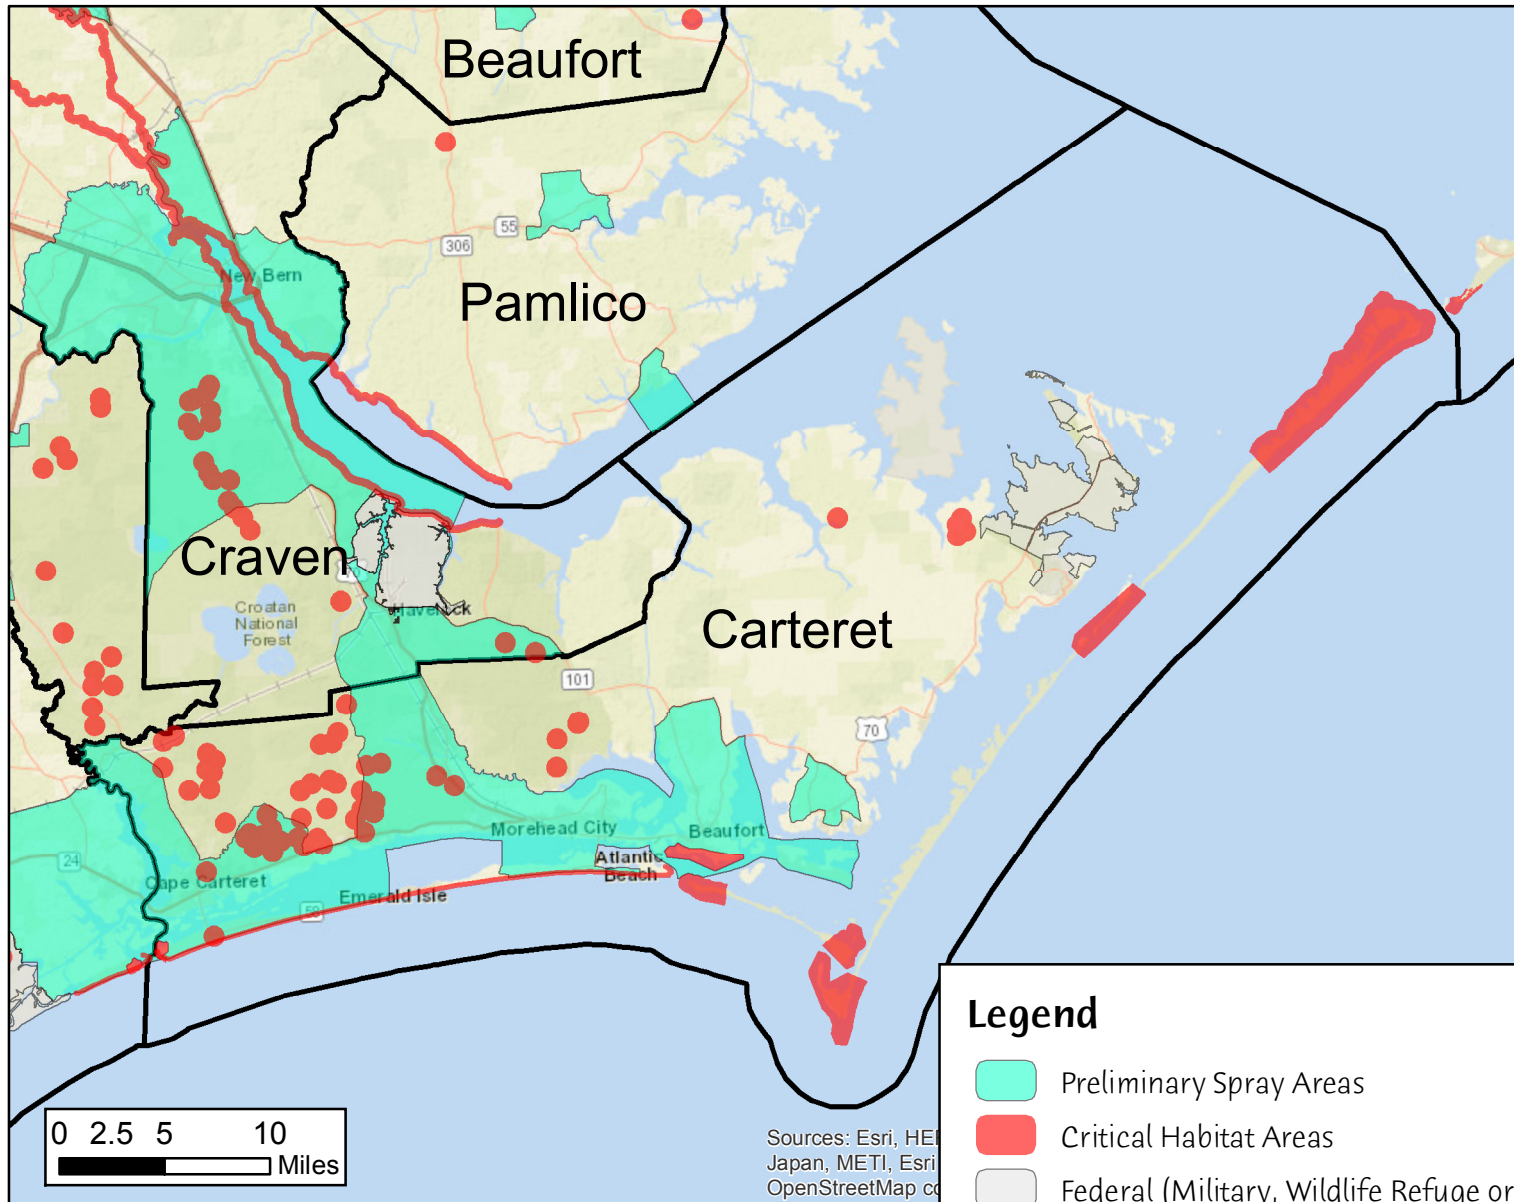

# Carteret County Preliminary Aerial Spray Areas

Preliminary Aerial Spray Area 138,346.74 Acres

NC DEPARTMENT OF  
**HEALTH AND  
HUMAN SERVICES**