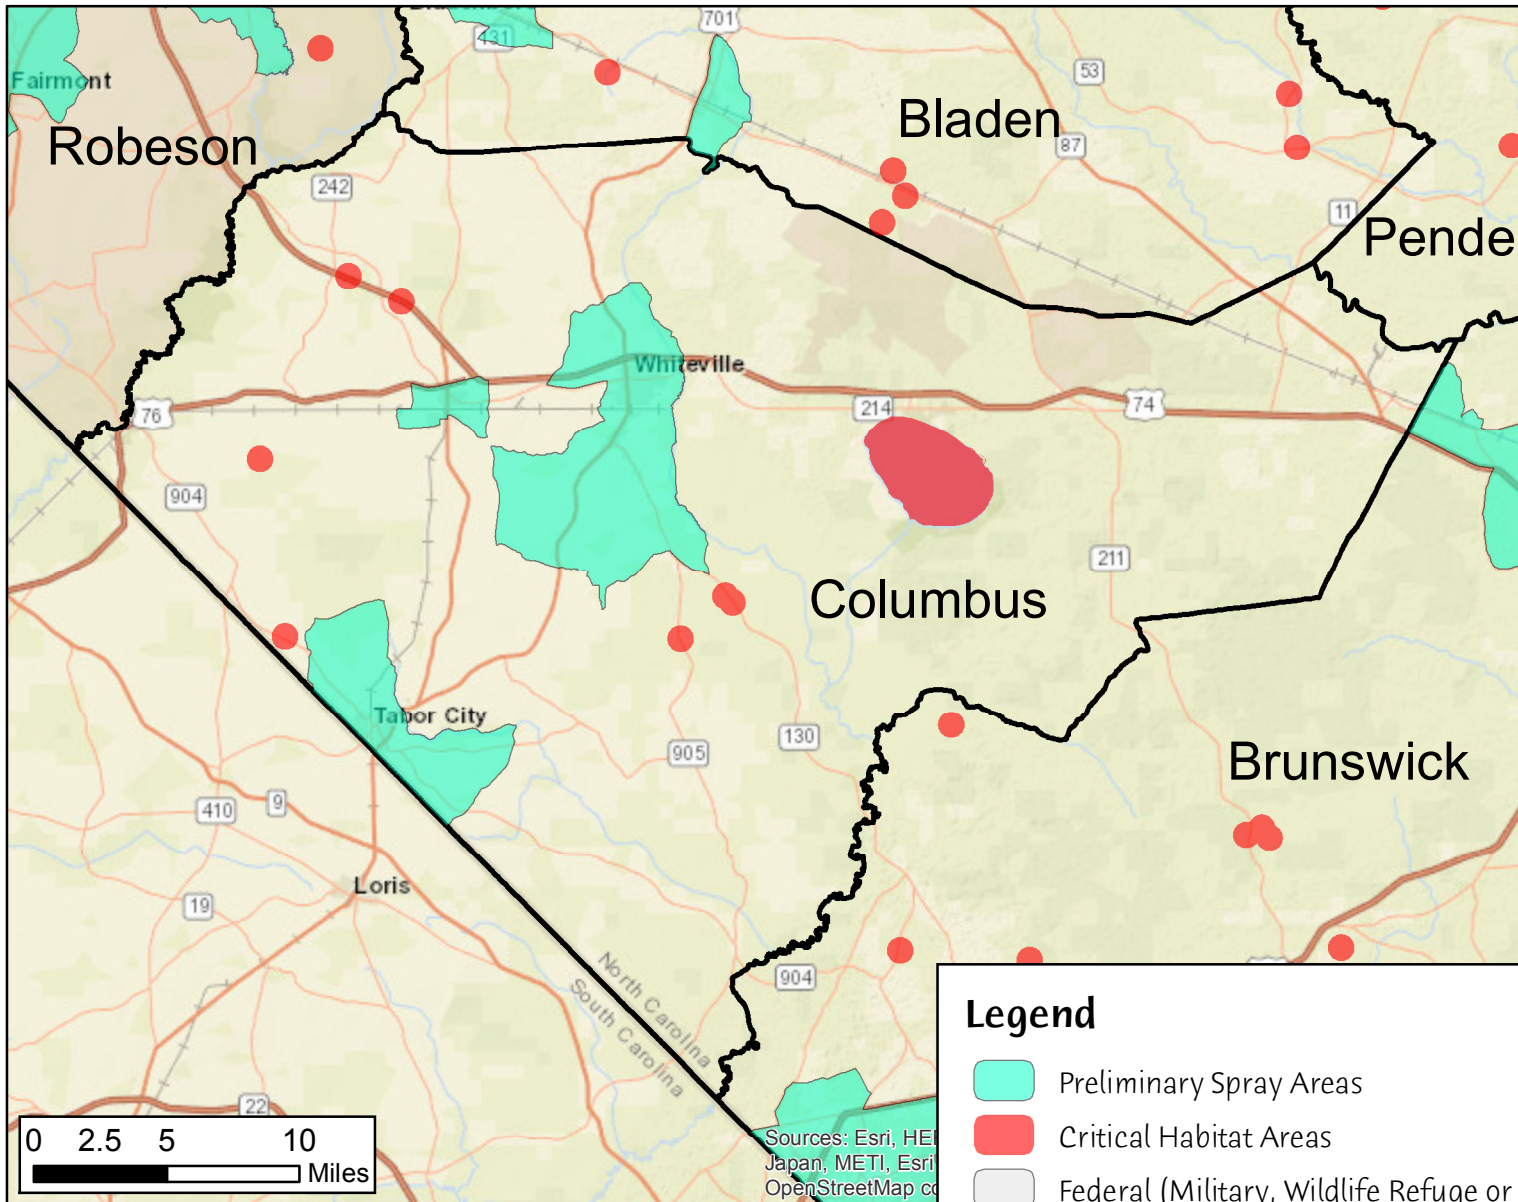

# Columbus County Preliminary Aerial Spray Areas

**Legend**

-  Preliminary Spray Areas
-  Critical Habitat Areas
-  Federal (Military, Wildlife Refuge or Hatchery)
-  County Boundary

Preliminary Aerial Spray Area 52,997.29 Acres