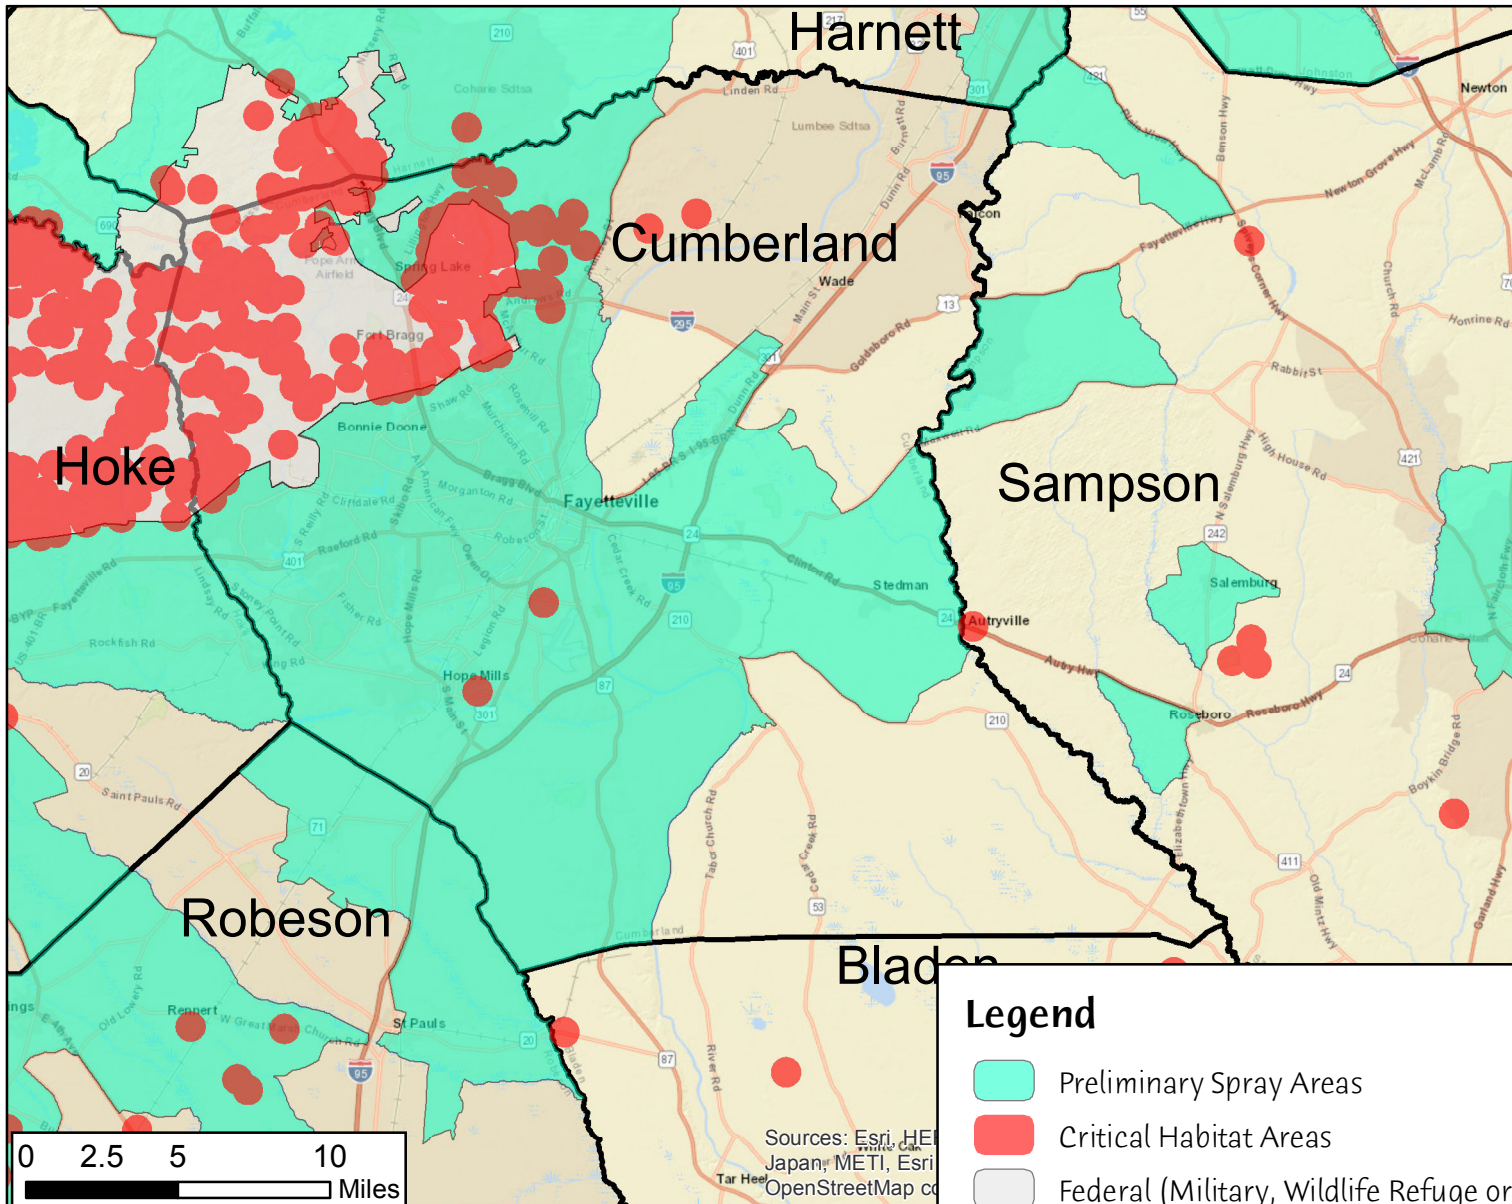

# Cumberland County Preliminary Aerial Spray Areas

Sources: Esri, HERE  
Japan, METI, Esri  
OpenStreetMap co

### Legend

- Preliminary Spray Areas
- Critical Habitat Areas
- Federal (Military, Wildlife Refuge or Hatchery)
- County Boundary

Preliminary Aerial Spray Area 207,270.99 Acres

NC DEPARTMENT OF  
**HEALTH AND  
HUMAN SERVICES**