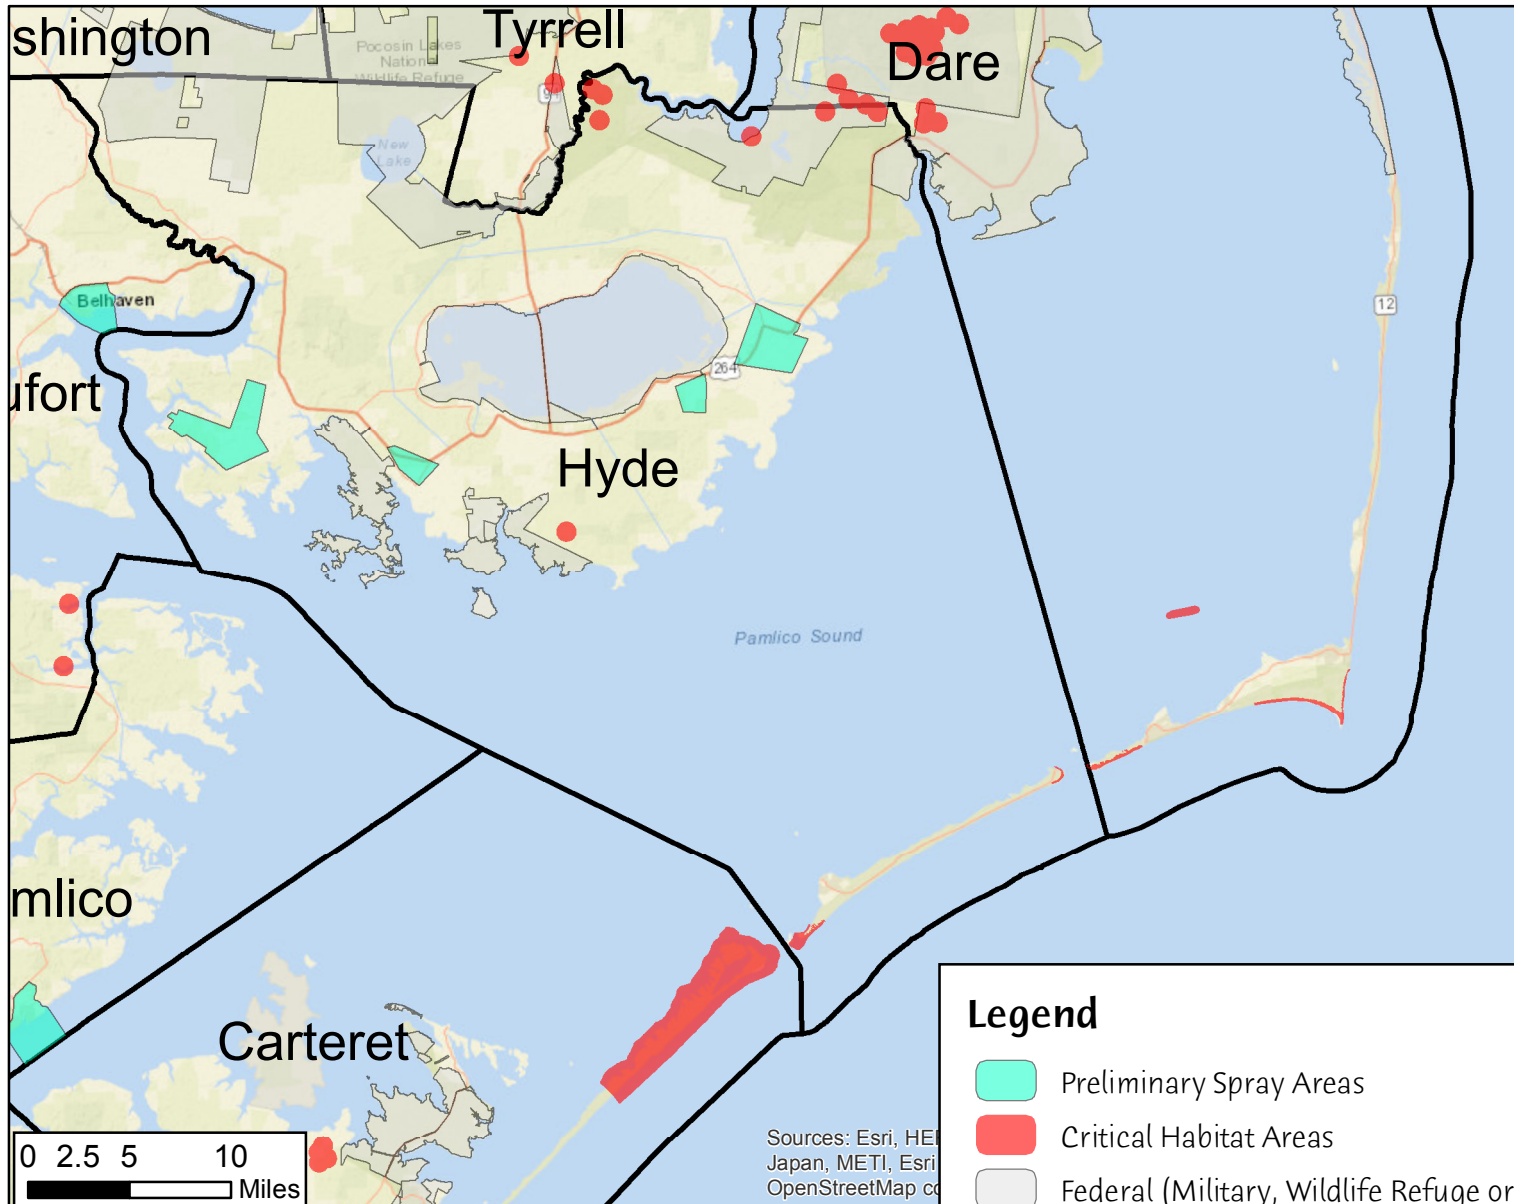

Hyde County Preliminary Aerial Spray Areas

Legend

- Preliminary Spray Areas
- Critical Habitat Areas
- Federal (Military, Wildlife Refuge or Hatchery)
- County Boundary

Preliminary Aerial Spray Area 13,995.27 Acres