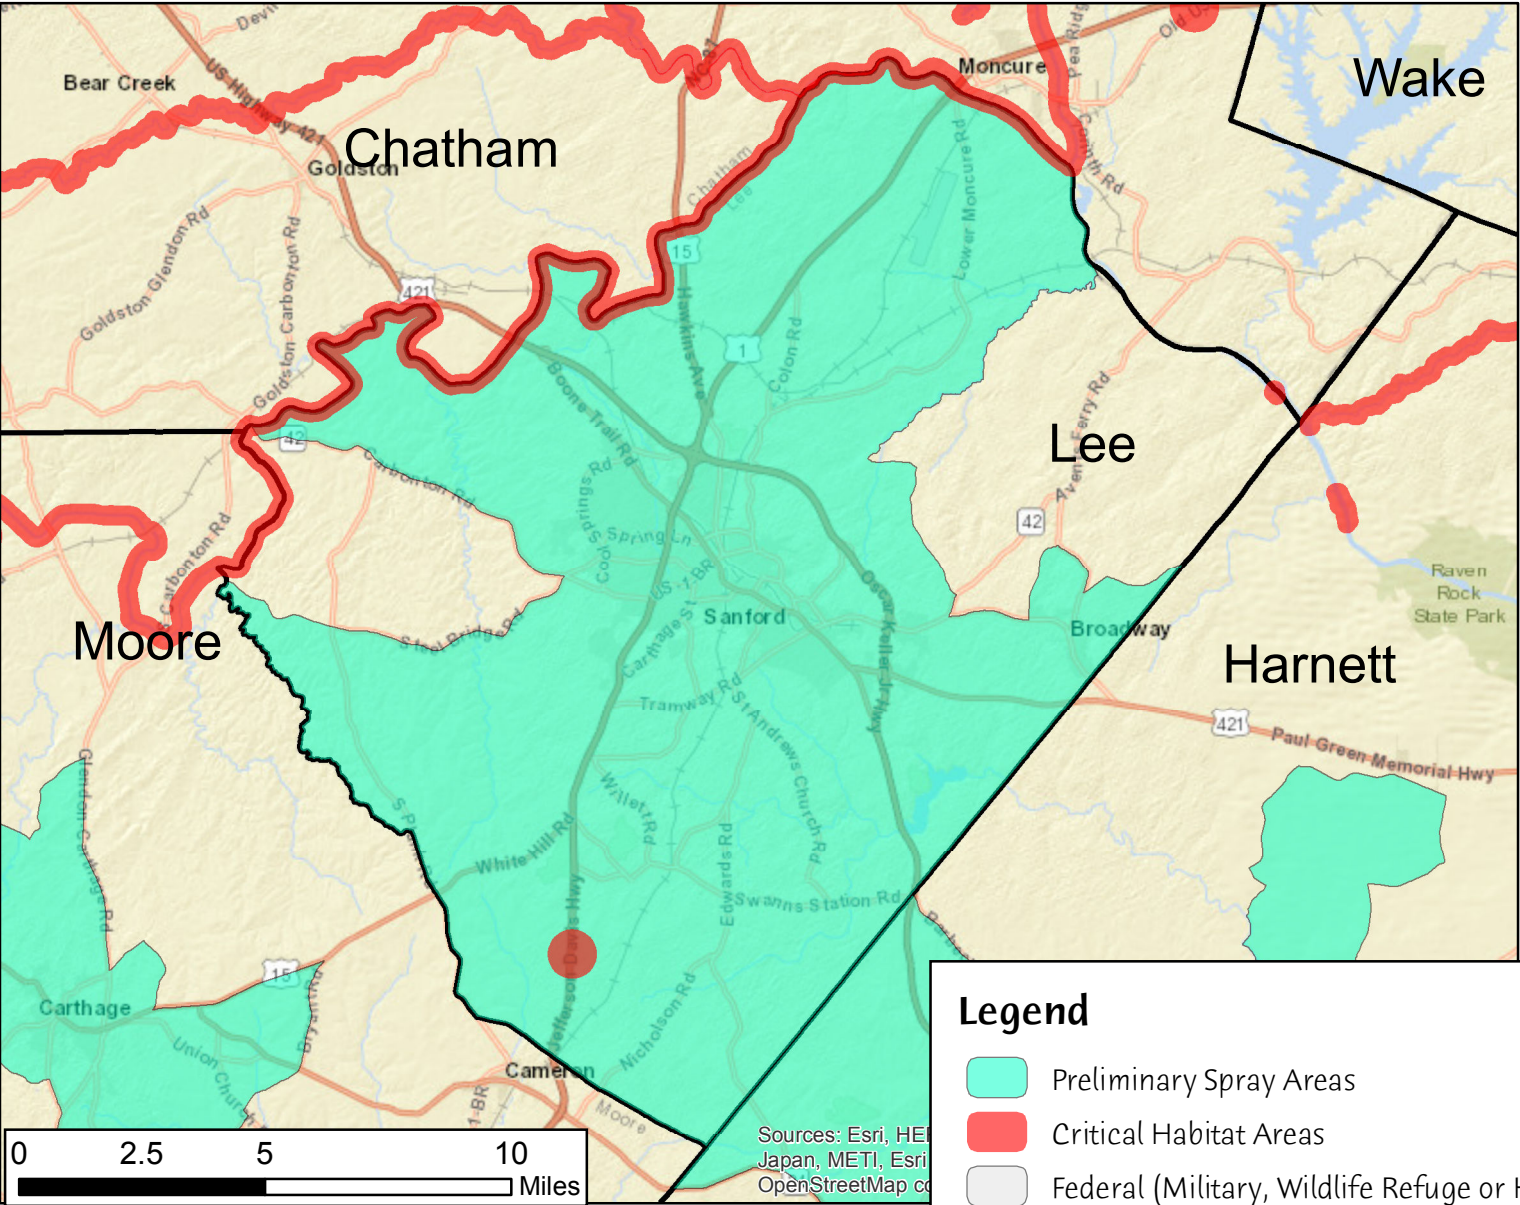

Lee County Preliminary Aerial Spray Areas

Legend

- Preliminary Spray Areas
- Critical Habitat Areas
- Federal (Military, Wildlife Refuge or Hatchery)
- County Boundary

Preliminary Aerial Spray Area 132,390.00 Acres