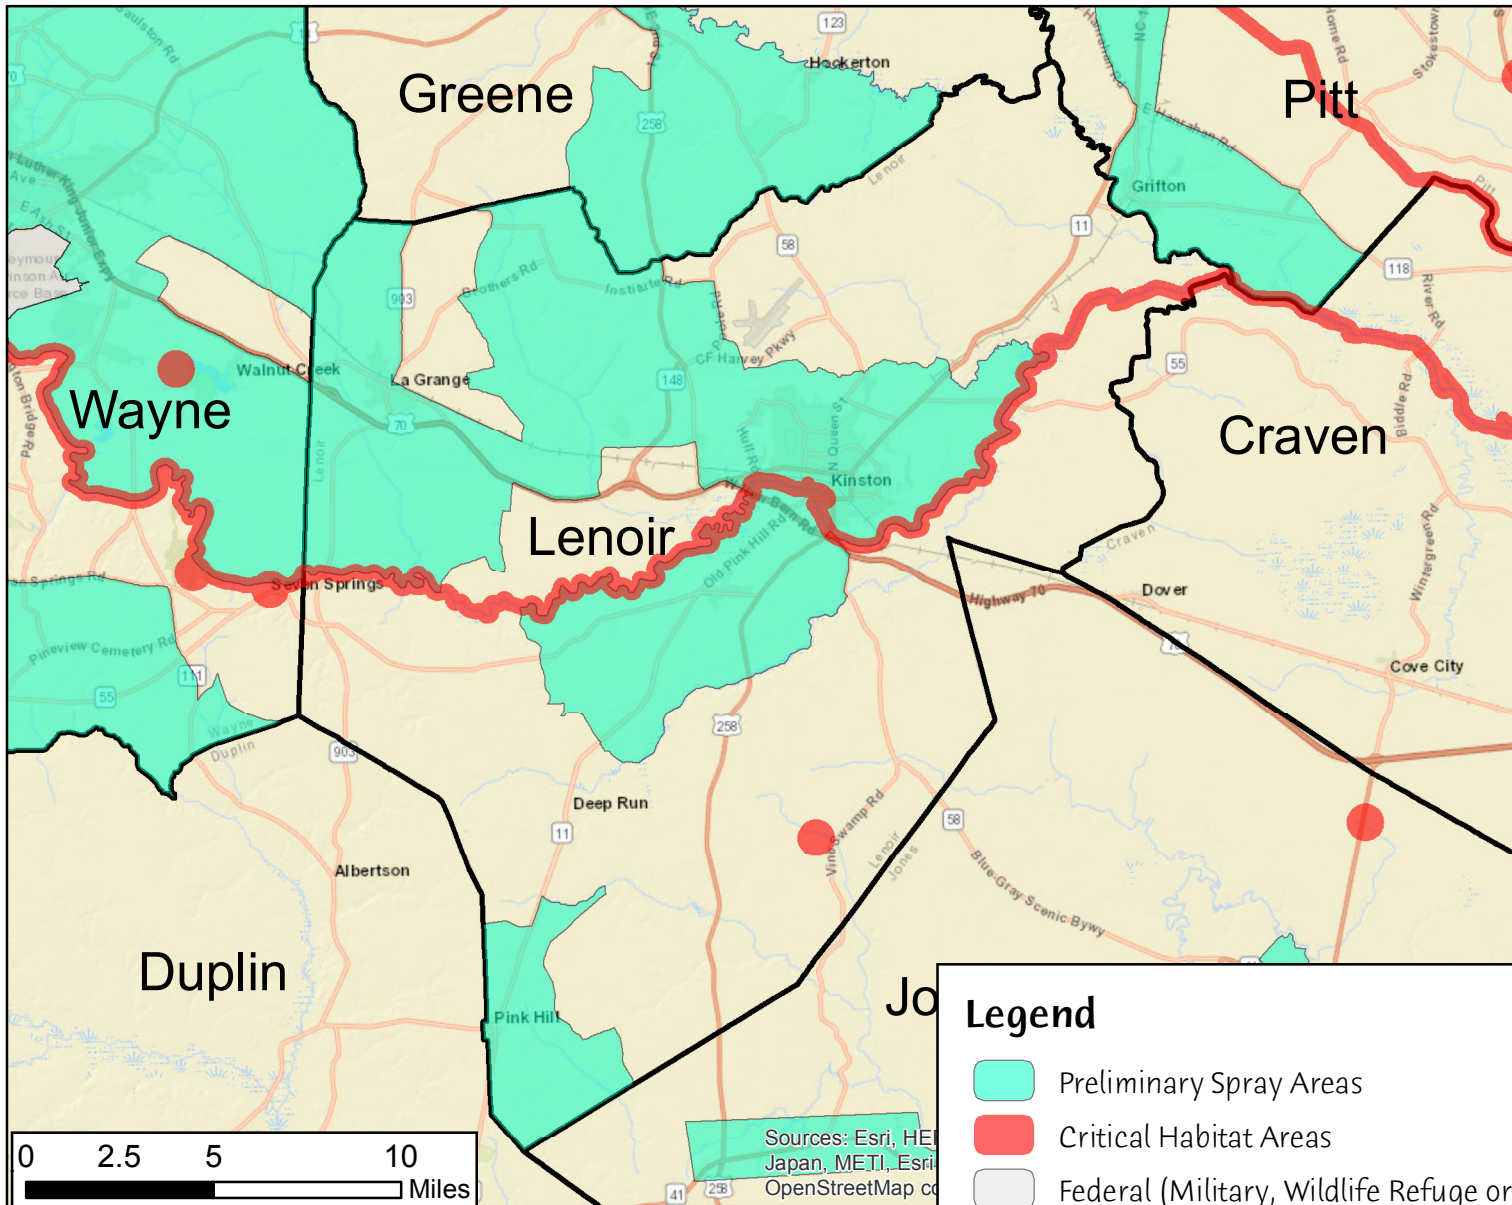

# Lenoir County Preliminary Aerial Spray Areas

**Legend**

- Preliminary Spray Areas
- Critical Habitat Areas
- Federal (Military, Wildlife Refuge or Hatchery)
- County Boundary

Preliminary Aerial Spray Area 95,699.99 Acres