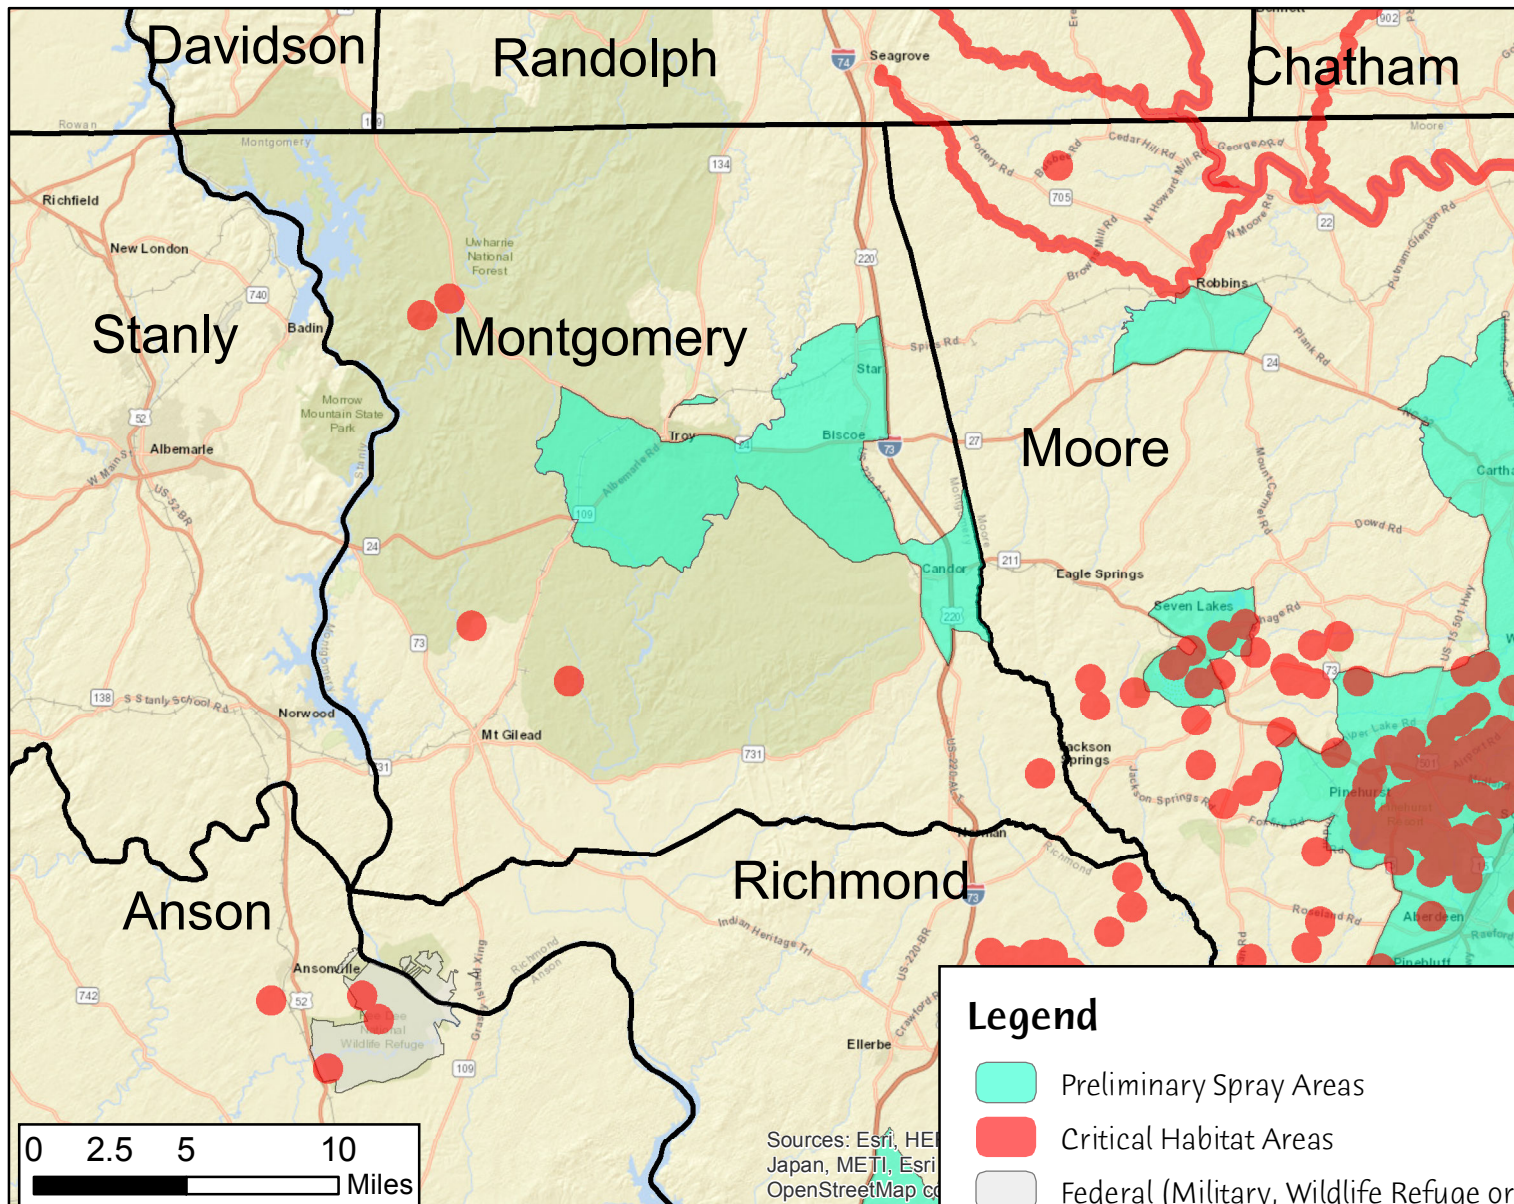

Montgomery County Preliminary Aerial Spray Areas

Legend

- Preliminary Spray Areas
- Critical Habitat Areas
- Federal (Military, Wildlife Refuge or Hatchery)
- County Boundary

Preliminary Aerial Spray Area 36,963.28 Acres