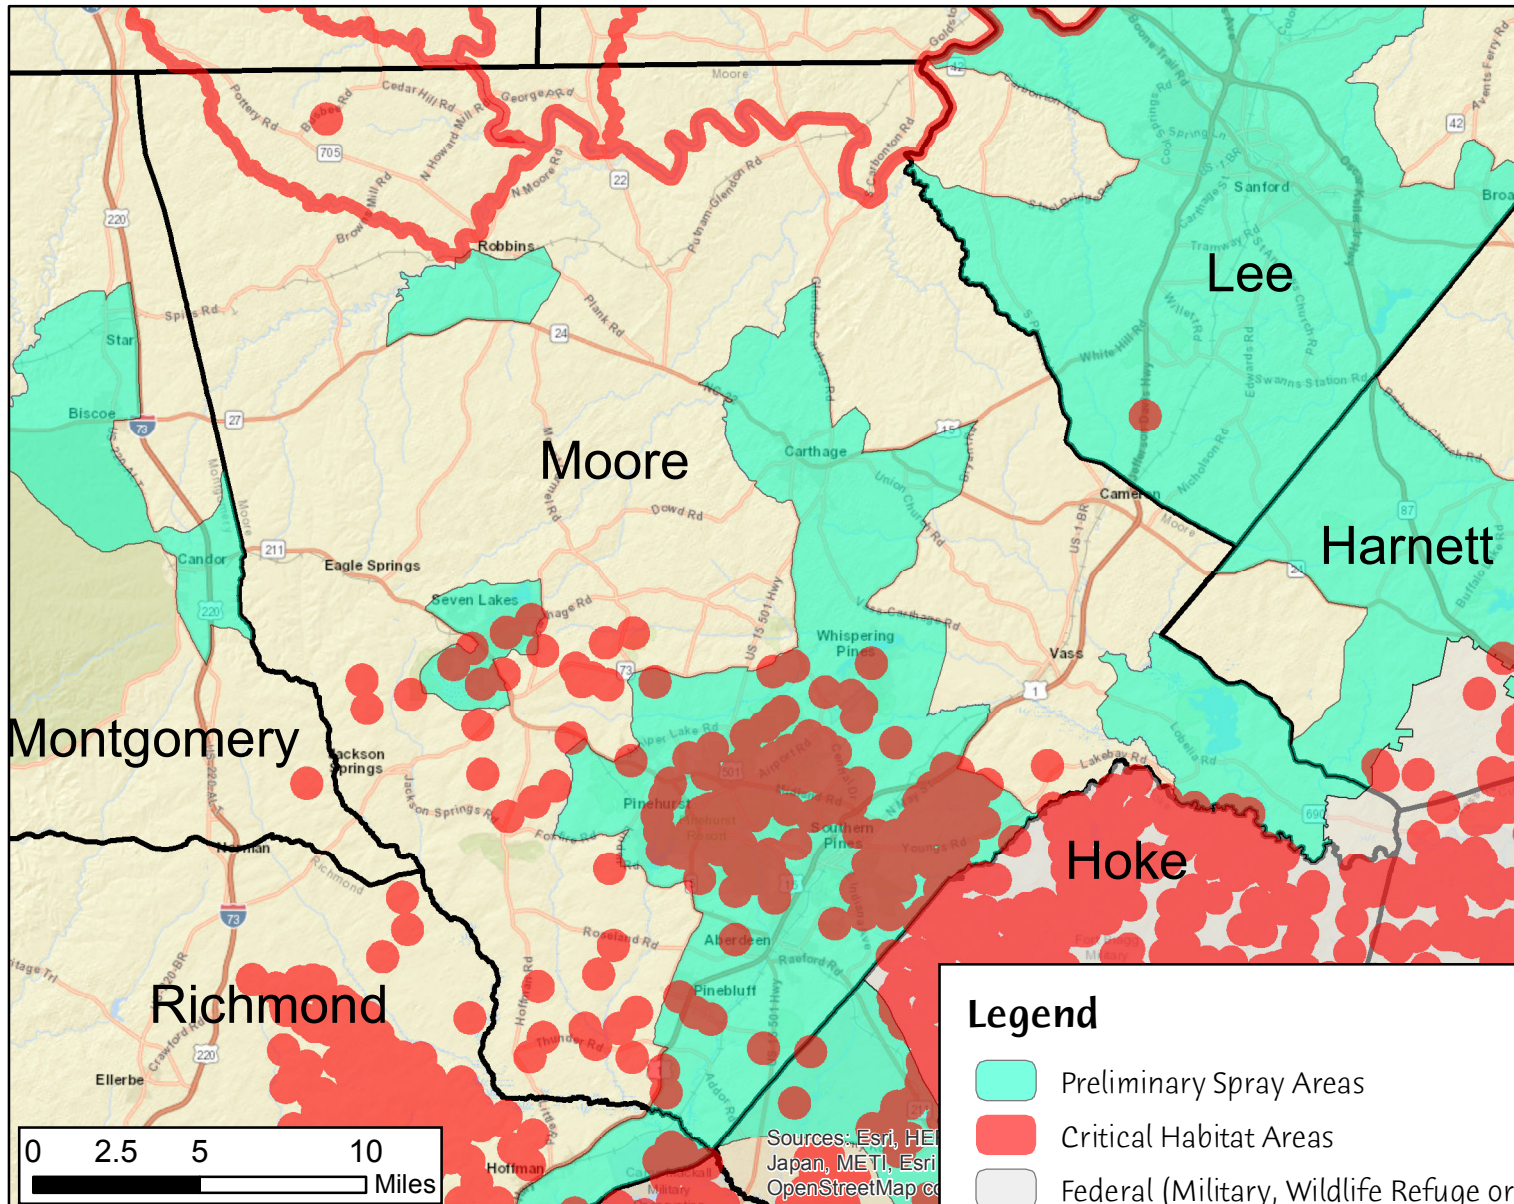

Moore County Preliminary Aerial Spray Areas

Legend

- Preliminary Spray Areas
- Critical Habitat Areas
- Federal (Military, Wildlife Refuge or Hatchery)
- County Boundary

Preliminary Aerial Spray Area 124,453.26 Acres

Sources: Esri, HERE, Japan, METI, Esri, OpenStreetMap