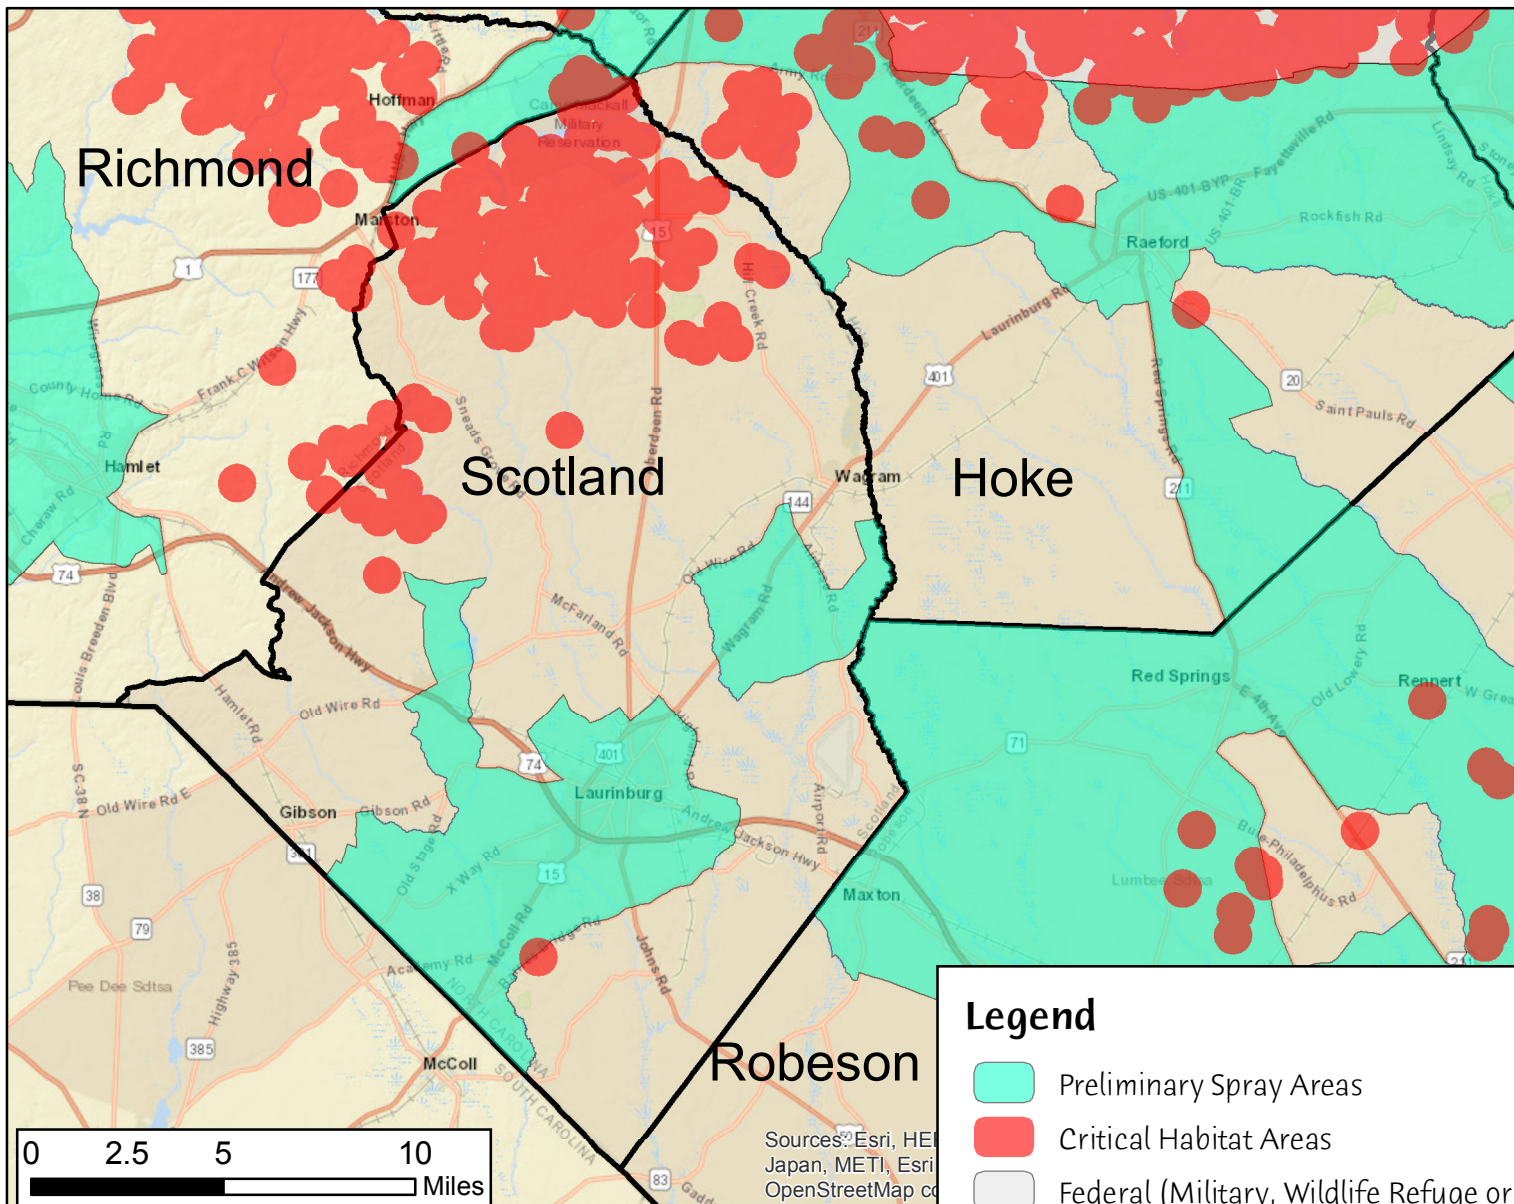

Scotland County Preliminary Aerial Spray Areas

Legend

- Preliminary Spray Areas
- Critical Habitat Areas
- Federal (Military, Wildlife Refuge or Hatchery)
- County Boundary

Preliminary Aerial Spray Area 112,410.78 Acres

Sources: Esri, HERE
Japan, METI, Esri
OpenStreetMap